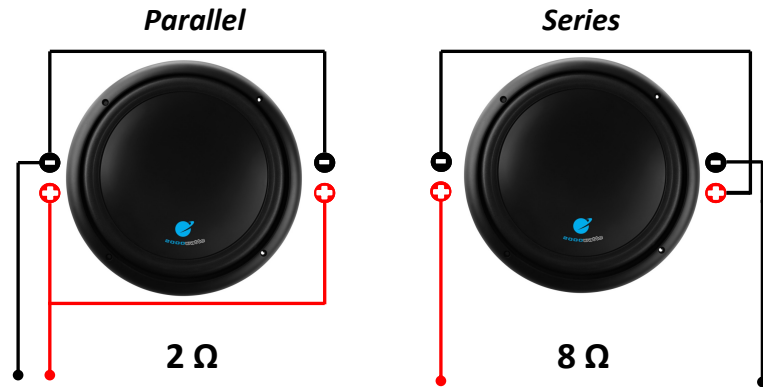

Wiring Options