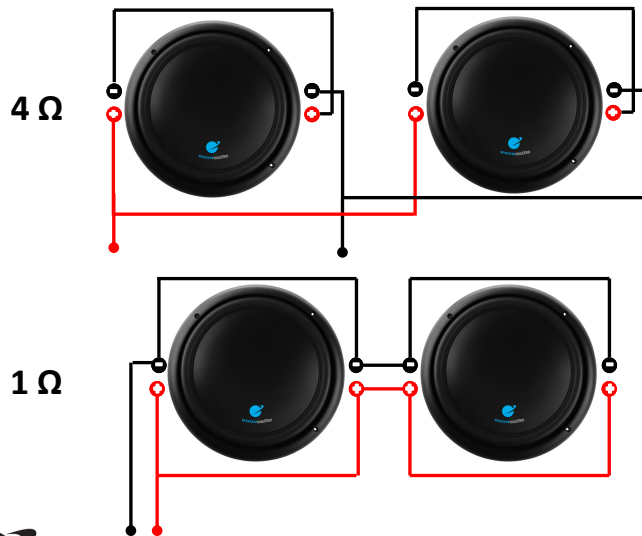

Multiple Subwoofers

Product Specifications

Impedance	Dual 4 Ω
Resonant Frequency	34 Hz
Qts	0.742
Qms	3.91
Qes	0.915
Vas	1.73 ft³ (49.1 L)
Xmax	15 mm
Sensitivity (1 W/ 1 m)	85 dB
Peak Power Handling	2000 W
Mounting Depth	6-1/2" (166 mm)
Cutout Diameter	11" (280mm)