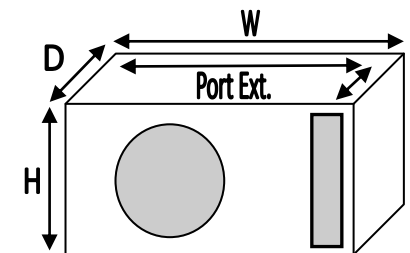

The dimensions have already accounted for the volume displacement of the subwoofer, and using 3/4" (19mm) MDF.

All dimensions are external.

**Enclosure Dimensions**

**External Sealed Dimensions:**

- Height (H) : 14" (356 mm)
- Depth (D) : 10" (254 mm)
- Width (W) : 12" (305 mm)
- Cutout Diameter: 11" (280 mm)

**External Ported Dimensions:**

- Height (H) : 14" (356 mm)
- Depth (D) : 12" (305 mm)
- Width (W) : 26" (660 mm)
- Slot Port Height: 12.5" (318 mm)
- Slot Port Length: 30" (762 mm)
- Slot Width: 1.5" (38 mm)
- Slot Port Extension: 16.25" (413 mm)
- Tuning Freq: 35 Hz