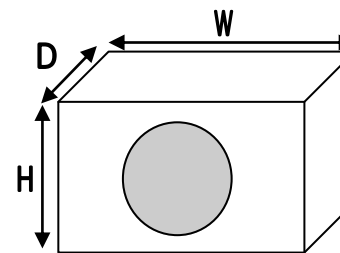

**Designed for Sound Quality**

**Enclosure**

The BB124D is designed to operate in two types of enclosures, sealed and ported. Since the woofer has pole-vent, it needs a minimum clearance from the rear wall of the enclosure of 0.75" (19 mm). Below you will find the dimensions to make the enclosure to suit the subwoofer, it has been designed for maximum output while retaining great sound quality.

The dimensions have already accounted for the volume displacement of the subwoofer, and using 3/4" (19mm) MDF.

All dimensions are external.

**Enclosure Dimensions**

**External Sealed Dimensions:**

- Height (H) : 14" (356 mm)
- Depth (D) : 10" (254 mm)
- Width (W) : 12" (305 mm)
- Cutout Diameter: 11" (280 mm)

**External Ported Dimensions:**

- Height (H) : 14" (356 mm)
- Depth (D) : 12" (305 mm)
- Width (W) : 26" (660 mm)
- Slot Port Height: 12.5" (318 mm)
- Slot Port Length: 30" (762 mm)
- Slot Width: 1.5" (38 mm)
- Slot Port Extension: 16.25" (413 mm)
- Tuning Freq: 35 Hz

### Product Specifications

Impedance	Dual 4 Ω
Resonant Frequency	34 Hz
Qts	0.742
Qms	3.91
Qes	0.915
Vas	1.73 ft <sup>3</sup> (49.1 L)
Xmax	15 mm
Sensitivity (1 W/ 1 m)	85 dB
Peak Power Handling	2000 W
Mounting Depth	6-1/2" (166 mm)
Cutout Diameter	11" (280mm)