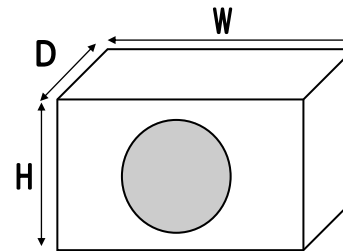

AC15D 15" Subwoofer

Dual 4 Ω Voice Coils

2100 W Peak Power Handling

Customizable Trim Ring

Enclosure

The AC15D is designed to work in a sealed or ported enclosure. Since the woofer has pole-vent, it needs a minimum clearance from the rear wall of the enclosure of 0.75" (19 mm).

Below you will find the dimensions to make the enclosure to suit the subwoofer, it has been designed for maximum output while retaining great sound quality.

The dimensions have already accounted for the volume displacement of the subwoofer, and using 3/4" (19mm) MDF.

All dimensions are external.

Enclosure Dimensions

External Sealed Dimensions:

Height (H) : 16" (406mm)

Depth (D) : 16" (406 mm)

Width (W) : 18" (457 mm)

Cutout Diameter: 13-7/8" (352 mm)

External Ported Dimensions:

Height (H) : 16-1/2" (419 mm)

Depth (D) : 18" (457 mm)

Width (W) : 26" (660 mm)

Slot Port Height: 15" (381 mm)

Slot Port Length: 30" (762 mm)

Slot Width: 2" (51 mm)

Tuning Freq: 35 Hz

Wiring Options