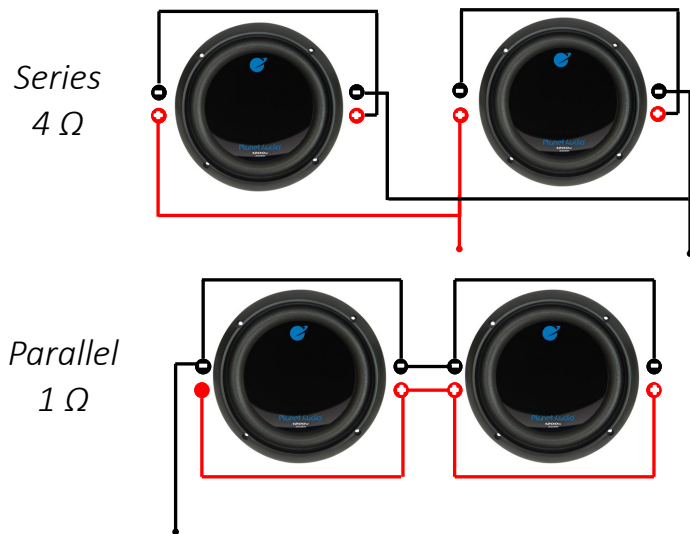

Multiple Subwoofers

Parameters

<i>Impedance</i>	<i>Dual $4\ \Omega$</i>
<i>Resonant Frequency</i>	<i>25 Hz</i>
<i>Qts</i>	<i>0.675</i>
<i>Qms</i>	<i>6.147</i>
<i>Qes</i>	<i>0.759</i>
<i>Vas</i>	<i>8 ft³ (227 liters)</i>
<i>Xmax</i>	<i>13 mm</i>
<i>Sensitivity (1 W/ 1 m)</i>	<i>89 dB</i>
<i>Peak Power Handling</i>	<i>2100 W</i>
<i>Mounting Depth</i>	<i>7" (178 mm)</i>
<i>Cutout Diameter</i>	<i>13-7/8" (352 mm)</i>