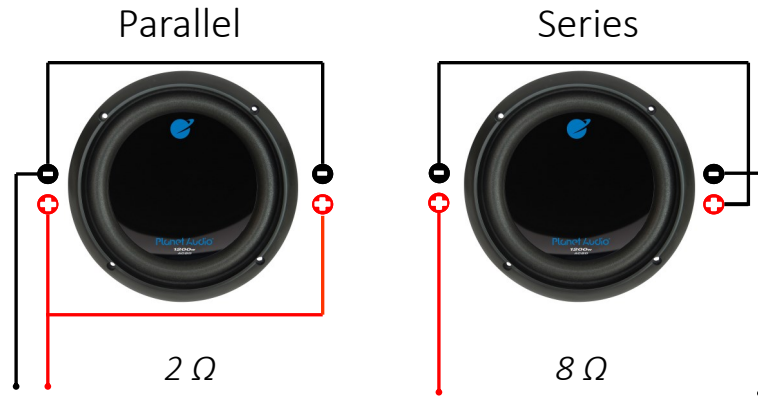

All dimensions are external.

Enclosure Dimensions

External Sealed Dimensions:

Height (H) : 16" (406mm)

Depth (D) : 16" (406 mm)

Width (W) : 18" (457 mm)

Cutout Diameter: 13-7/8" (352 mm)

External Ported Dimensions:

Height (H) : 16-1/2" (419 mm)

Depth (D) : 18" (457 mm)

Width (W) : 26" (660 mm)

Slot Port Height: 15" (381 mm)

Slot Port Length: 30" (762 mm)

Slot Width: 2" (51 mm)

Tuning Freq: 35 Hz

Wiring Options