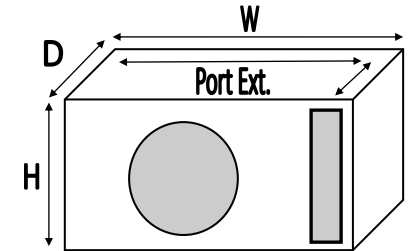

All dimensions are external.

Enclosure Dimensions

External Sealed Dimensions:

Height (H) : 16" (406mm)

Depth (D) : 16" (406 mm)

Width (W) : 18" (457 mm)

Cutout Diameter: 13-7/8" (352 mm)

External Ported Dimensions:

Height (H) : 16-1/2" (419 mm)

Depth (D) : 18" (457 mm)

Width (W) : 26" (660 mm)

Slot Port Height: 15" (381 mm)

Slot Port Length: 30" (762 mm)

Slot Width: 2" (51 mm)

Tuning Freq: 35 Hz

Wiring Options